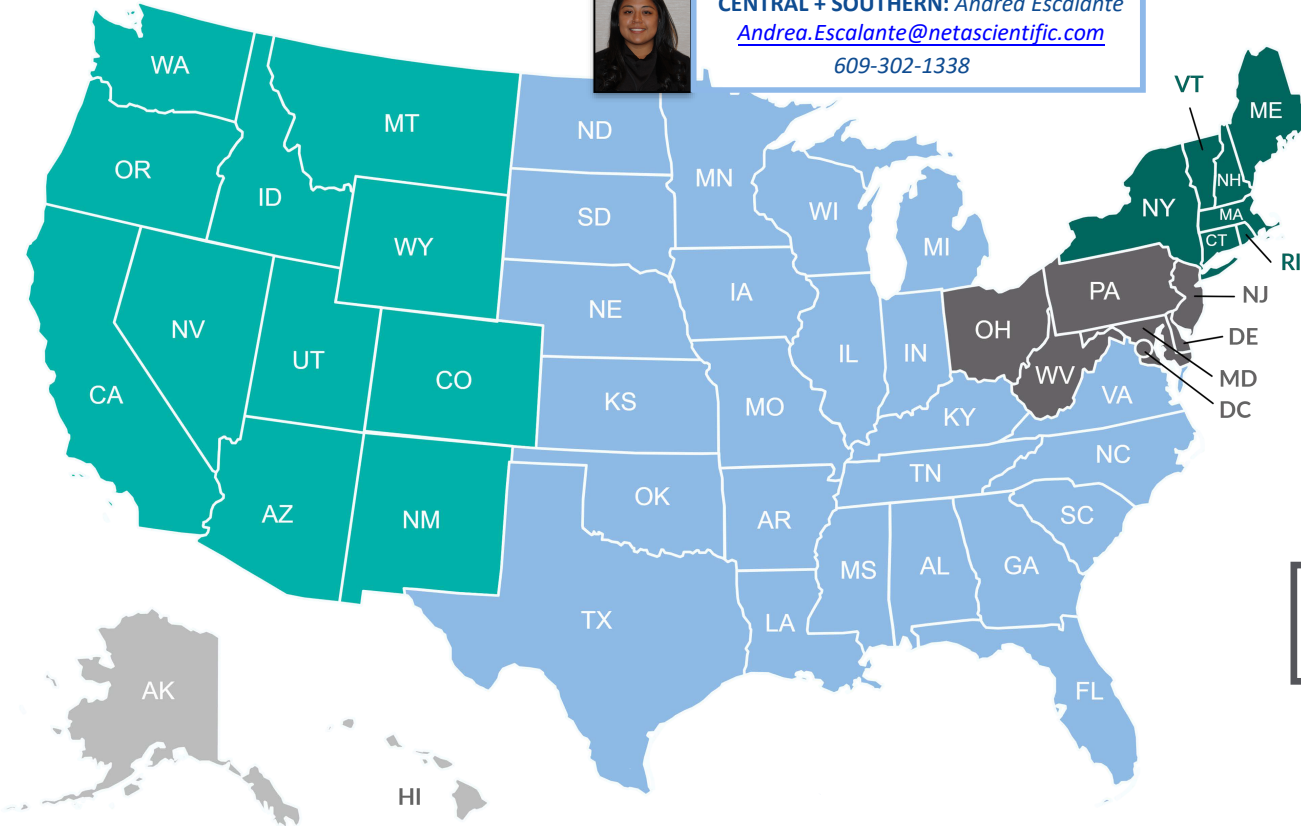

CENTRAL + SOUTHERN: Andrea Escalante
Andrea.Escalante@netascientific.com
609-302-1338

WEST: Casey Bridges
Casey.Bridges@netascientific.com
415-646-6675

Tiffany Freeman
Inside Sales & Support Supervisor
Tiffany.Freeman@netascientific.com
609-968-7066

INSIDE SALES: Preeti Veda
Preeti.Veda@netascientific.com
609-808-3100

INSIDE SALES: Kelly Walker
Kelly.Walker@netascientific.com
847-809-2234

INSIDE SALES:
Open

NORTHEAST:
Open

MID-ATLANTIC: Charlton Hovis
Charlton.Hovis@netascientific.com
609-540-0633